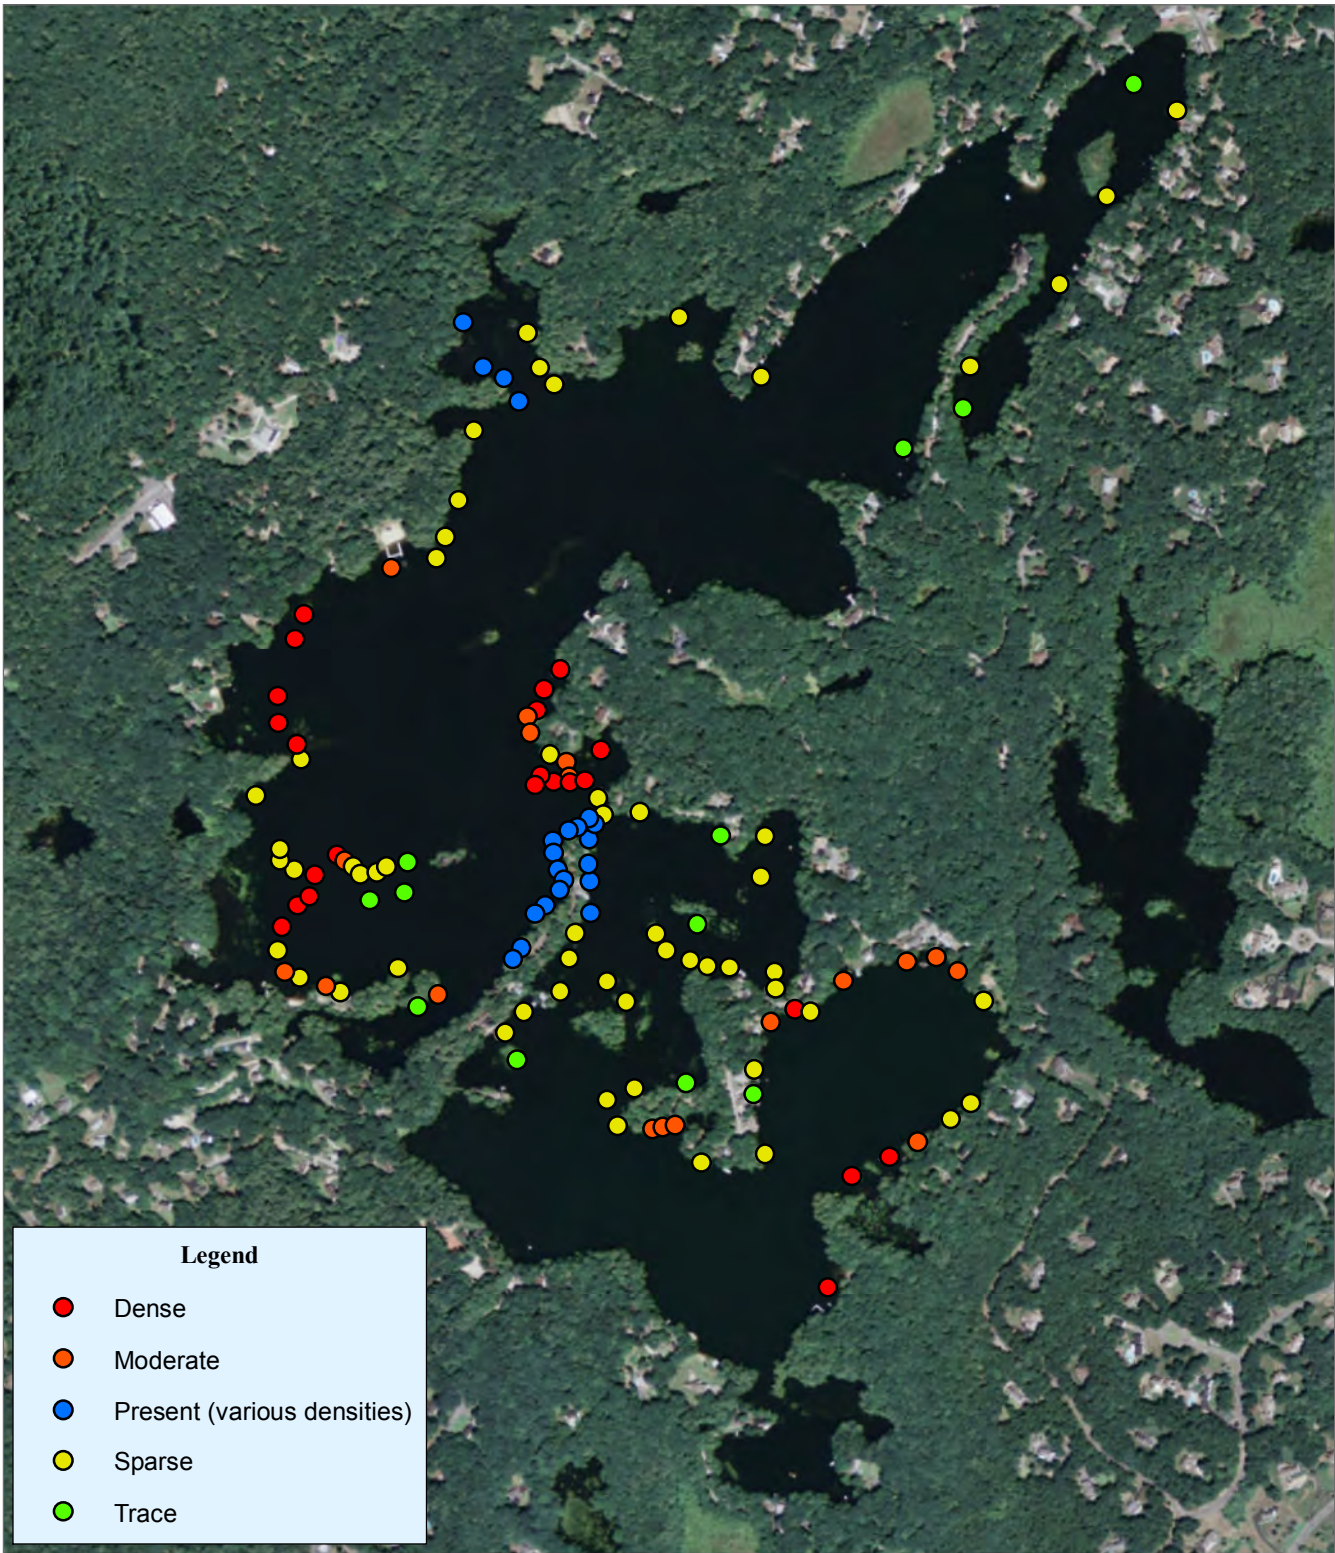

May 2017 Density and Distribution of Curly-leaf Pondweed

**Lost Lake/Knopps Pond
Groton, MA**

0 265 530 1,060
1:10,000 Feet

SOLITUDE
LAKE MANAGEMENT